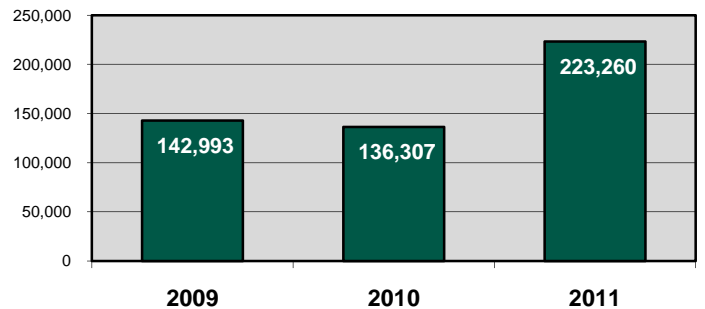

## BRANCH FACTS

**Branch Manager:** Liz Guarino-Kozlowicz  
**Population of Service Area:** 12,294  
**Building Size:** 16,777 square feet  
**Public Computers:** 19  
**Staff:** 4.7 FTEs  
**Open Hours:** 38.5 hours per week

## 2011 PERCENTAGE OF POPULATION WITH LIBRARY CARDS

## TOTAL BRANCH VISITORS (15% increase from 2010 to 2011)