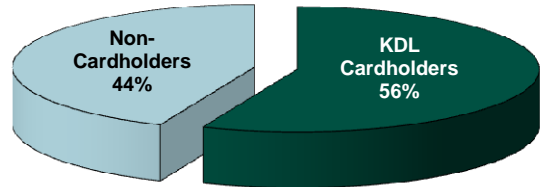

## BRANCH FACTS

**Branch Manager:** Liz Guarino-Kozlowicz  
**Population of Service Area:** 12,294  
**Building Size:** 16,777 square feet  
**Public Computers:** 19  
**Staff:** 4.7 FTEs  
**Open Hours:** 38.5 hours per week

## 2011 PERCENTAGE OF POPULATION WITH LIBRARY CARDS