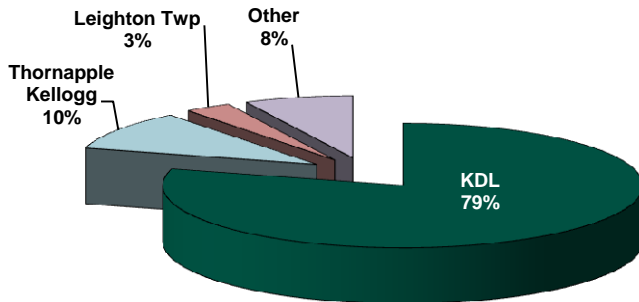

2011 BRANCH CHECK-OUTS BY RESIDENT