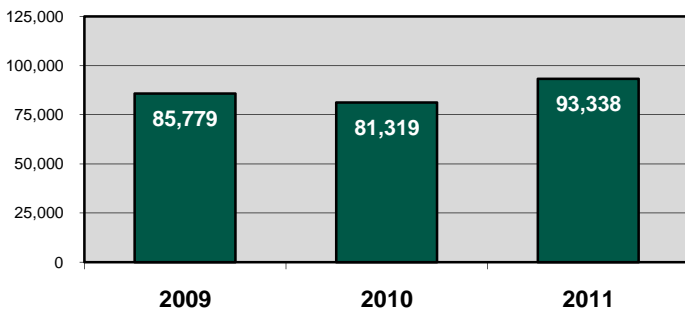

## BRANCH FACTS

**Branch Manager:** Liz Guarino-Kozlowicz  
**Population of Service Area:** 12,294  
**Building Size:** 16,777 square feet  
**Public Computers:** 19  
**Staff:** 4.7 FTEs  
**Open Hours:** 38.5 hours per week

## 2011 PERCENTAGE OF POPULATION WITH LIBRARY CARDS

## TOTAL ITEMS CHECKED-OUT (64% increase from 2010 to 2011)

## TOTAL BRANCH VISITORS (15% increase from 2010 to 2011)