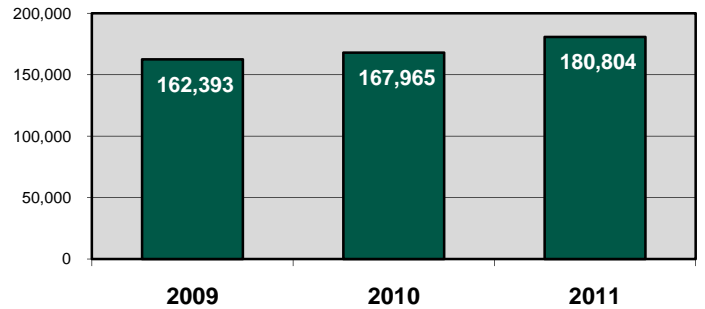

Comstock Park Branch

A branch of the Kent District Library

BRANCH FACTS

Branch Manager: Nancy Mulder
Pop. of Service Area: 30,952 (Plainfield Twp.)
Building Size: 4,095 square feet
Public Computers: 10
Staff: 3.9 FTEs
Open Hours: 42 hours per week

2011 PERCENTAGE OF POPULATION WITH LIBRARY CARDS

2011 BRANCH CHECK-OUTS BY RESIDENT

TOTAL ITEMS CHECKED-OUT (8% increase from 2010 to 2011)

TOTAL BRANCH VISITORS (4% decrease from 2010 to 2011)

TOTAL BRANCH COMPUTER LOG-INS