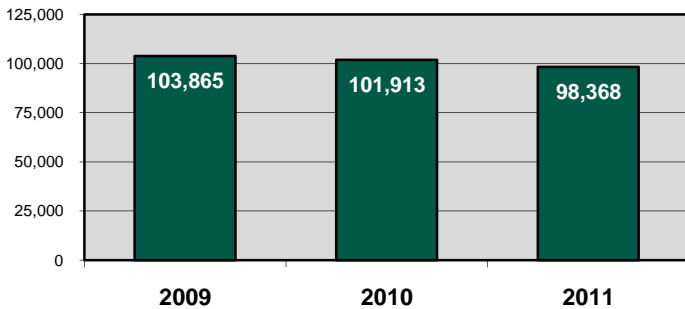

2011 PERCENTAGE OF POPULATION WITH LIBRARY CARDS

2011 BRANCH CHECK-OUTS BY RESIDENT

TOTAL ITEMS CHECKED-OUT (8% increase from 2010 to 2011)

TOTAL BRANCH VISITORS (4% decrease from 2010 to 2011)

TOTAL BRANCH COMPUTER LOG-INS