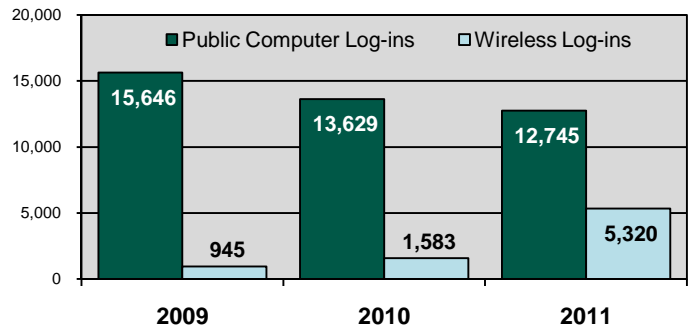

2011 PERCENTAGE OF POPULATION WITH LIBRARY CARDS

2011 BRANCH CHECK-OUTS BY RESIDENT

TOTAL ITEMS CHECKED-OUT (8% increase from 2010 to 2011)

TOTAL BRANCH VISITORS (4% decrease from 2010 to 2011)

TOTAL BRANCH COMPUTER LOG-INS