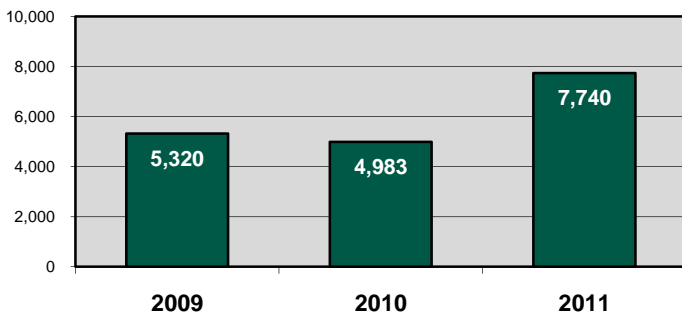

2011 PERCENTAGE OF POPULATION WITH LIBRARY CARDS

2011 BRANCH CHECK-OUTS BY RESIDENT

TOTAL ITEMS CHECKED-OUT (8% increase from 2010 to 2011)

TOTAL BRANCH VISITORS (4% decrease from 2010 to 2011)

TOTAL BRANCH COMPUTER LOG-INS

TOTAL PROGRAM ATTENDANCE (55% increase from 2010 to 2011)

TOTAL SUMMER READING CLUB PARTICIPANTS (38% increase from 2010 to 2011)