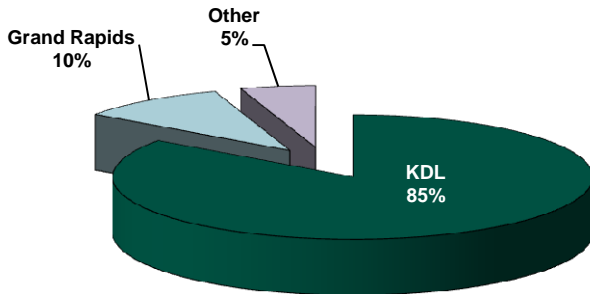

Comstock Park Branch

A branch of the Kent District Library

BRANCH FACTS

Branch Manager: Nancy Mulder
Pop. of Service Area: 30,952 (Plainfield Twp.)
Building Size: 4,095 square feet
Public Computers: 10
Staff: 3.9 FTEs
Open Hours: 42 hours per week

2011 PERCENTAGE OF POPULATION WITH LIBRARY CARDS

2011 BRANCH CHECK-OUTS BY RESIDENT

TOTAL ITEMS CHECKED-OUT (8% increase from 2010 to 2011)

TOTAL BRANCH VISITORS (4% decrease from 2010 to 2011)

TOTAL BRANCH COMPUTER LOG-INS