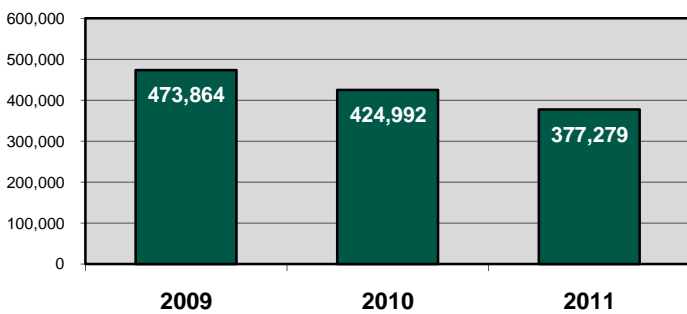

East Grand Rapids Branch

A branch of the Kent District Library

BRANCH FACTS

Branch Manager: Dawn Lewis
Population of Service Area: 10,694
Building Size: 26,950 square feet
Public Computers: 21
Staff: 13.1 FTEs
Open Hours: 61 hours per week

2011 PERCENTAGE OF POPULATION WITH LIBRARY CARDS

2011 BRANCH CHECK-OUTS BY RESIDENT

TOTAL ITEMS CHECKED-OUT (6% decrease from 2010 to 2011)

TOTAL BRANCH VISITORS (11% decrease from 2010 to 2011)

TOTAL BRANCH COMPUTER LOG-INS