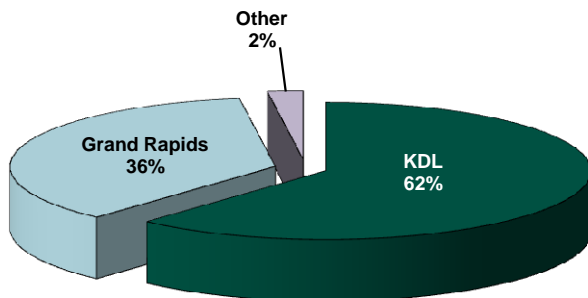

East Grand Rapids Branch

A branch of the Kent District Library

BRANCH FACTS

Branch Manager: Dawn Lewis
Population of Service Area: 10,694
Building Size: 26,950 square feet
Public Computers: 21
Staff: 13.1 FTEs
Open Hours: 61 hours per week

2011 PERCENTAGE OF POPULATION WITH LIBRARY CARDS

2011 BRANCH CHECK-OUTS BY RESIDENT

TOTAL ITEMS CHECKED-OUT (6% decrease from 2010 to 2011)

TOTAL BRANCH VISITORS (11% decrease from 2010 to 2011)

TOTAL BRANCH COMPUTER LOG-INS