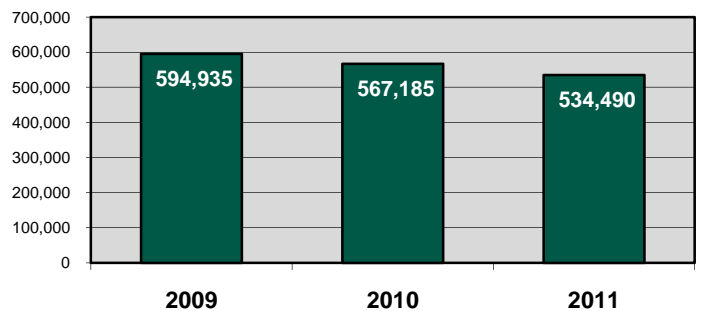

East Grand Rapids Branch

A branch of the Kent District Library

BRANCH FACTS

Branch Manager: Dawn Lewis
Population of Service Area: 10,694
Building Size: 26,950 square feet
Public Computers: 21
Staff: 13.1 FTEs
Open Hours: 61 hours per week

2011 PERCENTAGE OF POPULATION WITH LIBRARY CARDS

2011 BRANCH CHECK-OUTS BY RESIDENT

TOTAL ITEMS CHECKED-OUT (6% decrease from 2010 to 2011)

TOTAL BRANCH VISITORS (11% decrease from 2010 to 2011)

TOTAL BRANCH COMPUTER LOG-INS