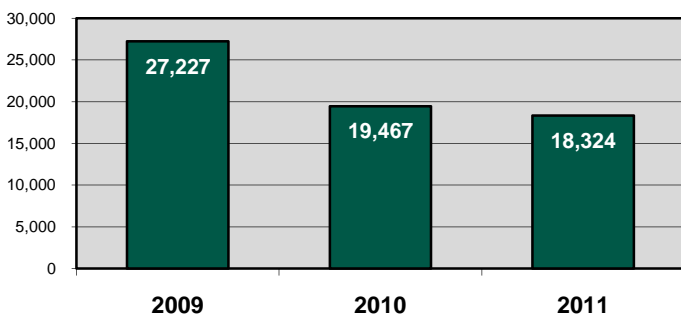

TOTAL PROGRAM ATTENDANCE (6% decrease from 2010 to 2011)