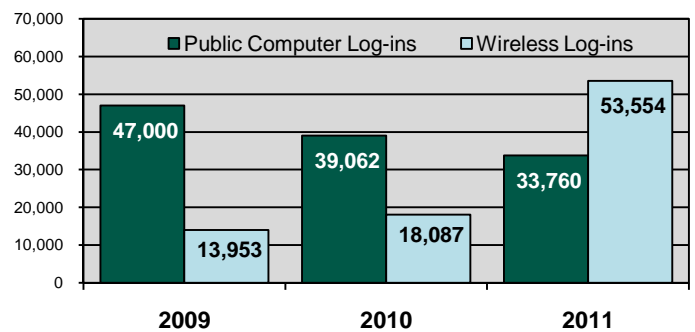

East Grand Rapids Branch

A branch of the Kent District Library

BRANCH FACTS

Branch Manager: Dawn Lewis
Population of Service Area: 10,694
Building Size: 26,950 square feet
Public Computers: 21
Staff: 13.1 FTEs
Open Hours: 61 hours per week

2011 PERCENTAGE OF POPULATION WITH LIBRARY CARDS

2011 BRANCH CHECK-OUTS BY RESIDENT

TOTAL ITEMS CHECKED-OUT (6% decrease from 2010 to 2011)

TOTAL BRANCH VISITORS (11% decrease from 2010 to 2011)

TOTAL BRANCH COMPUTER LOG-INS