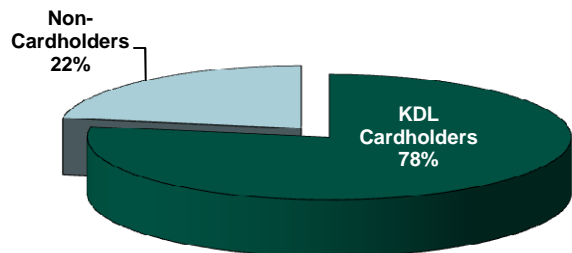

East Grand Rapids Branch

A branch of the Kent District Library

BRANCH FACTS

Branch Manager: Dawn Lewis
Population of Service Area: 10,694
Building Size: 26,950 square feet
Public Computers: 21
Staff: 13.1 FTEs
Open Hours: 61 hours per week

2011 PERCENTAGE OF POPULATION WITH LIBRARY CARDS

2011 BRANCH CHECK-OUTS BY RESIDENT

TOTAL ITEMS CHECKED-OUT (6% decrease from 2010 to 2011)

TOTAL BRANCH VISITORS (11% decrease from 2010 to 2011)

TOTAL BRANCH COMPUTER LOG-INS