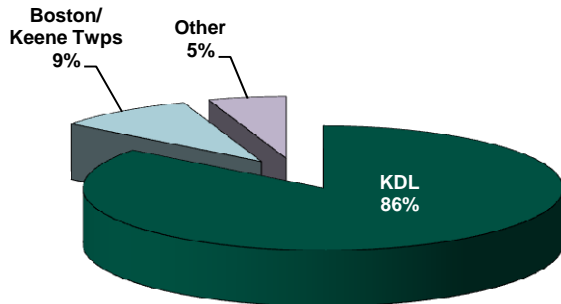

Englehardt Branch

A branch of the Kent District Library

BRANCH FACTS

Branch Manager: Kristin Meyer
Pop. of Service Area: 3,783 (City of Lowell)
Building Size: 8,771 square feet
Public Computers: 13
Staff: 4.7 FTEs
Open Hours: 43 hours per week

2011 PERCENTAGE OF POPULATION WITH LIBRARY CARDS

2011 BRANCH CHECK-OUTS BY RESIDENT

TOTAL ITEMS CHECKED-OUT (1% decrease from 2010 to 2011)

TOTAL BRANCH VISITORS (7% decrease from 2010 to 2011)

TOTAL BRANCH COMPUTER LOG-INS