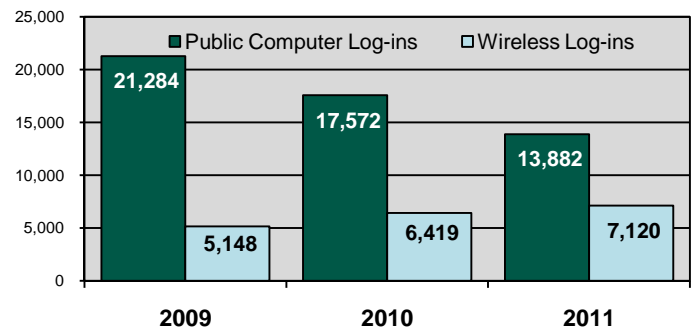

2011 PERCENTAGE OF POPULATION WITH LIBRARY CARDS

2011 BRANCH CHECK-OUTS BY RESIDENT

TOTAL ITEMS CHECKED-OUT (1% decrease from 2010 to 2011)

TOTAL BRANCH VISITORS (7% decrease from 2010 to 2011)

TOTAL BRANCH COMPUTER LOG-INS