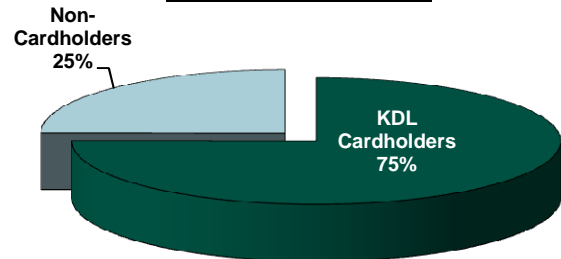

Englehardt Branch

A branch of the Kent District Library

BRANCH FACTS

Branch Manager: Kristin Meyer
Pop. of Service Area: 3,783 (City of Lowell)
Building Size: 8,771 square feet
Public Computers: 13
Staff: 4.7 FTEs
Open Hours: 43 hours per week

2011 PERCENTAGE OF POPULATION WITH LIBRARY CARDS

2011 BRANCH CHECK-OUTS BY RESIDENT

TOTAL ITEMS CHECKED-OUT (1% decrease from 2010 to 2011)

TOTAL BRANCH VISITORS (7% decrease from 2010 to 2011)

TOTAL BRANCH COMPUTER LOG-INS