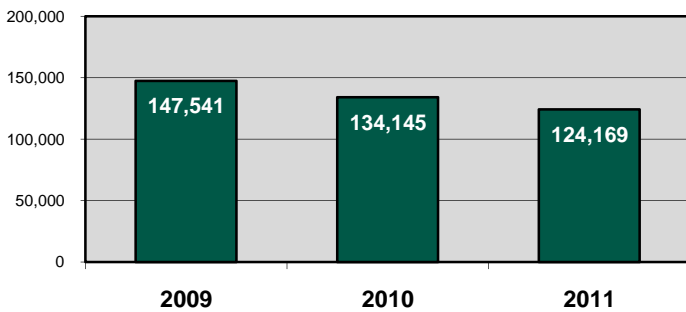

Englehardt Branch

A branch of the Kent District Library

BRANCH FACTS

Branch Manager: Kristin Meyer
Pop. of Service Area: 3,783 (City of Lowell)
Building Size: 8,771 square feet
Public Computers: 13
Staff: 4.7 FTEs
Open Hours: 43 hours per week

2011 PERCENTAGE OF POPULATION WITH LIBRARY CARDS

2011 BRANCH CHECK-OUTS BY RESIDENT

TOTAL ITEMS CHECKED-OUT (1% decrease from 2010 to 2011)

TOTAL BRANCH VISITORS (7% decrease from 2010 to 2011)

TOTAL BRANCH COMPUTER LOG-INS