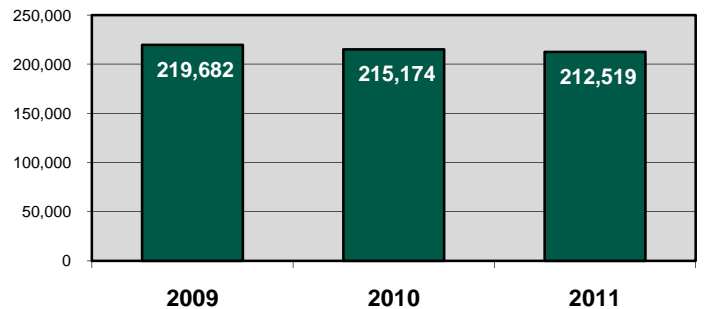

Englehardt Branch

A branch of the Kent District Library

BRANCH FACTS

Branch Manager: Kristin Meyer
Pop. of Service Area: 3,783 (City of Lowell)
Building Size: 8,771 square feet
Public Computers: 13
Staff: 4.7 FTEs
Open Hours: 43 hours per week

2011 PERCENTAGE OF POPULATION WITH LIBRARY CARDS

2011 BRANCH CHECK-OUTS BY RESIDENT

TOTAL ITEMS CHECKED-OUT (1% decrease from 2010 to 2011)

TOTAL BRANCH VISITORS (7% decrease from 2010 to 2011)

TOTAL BRANCH COMPUTER LOG-INS