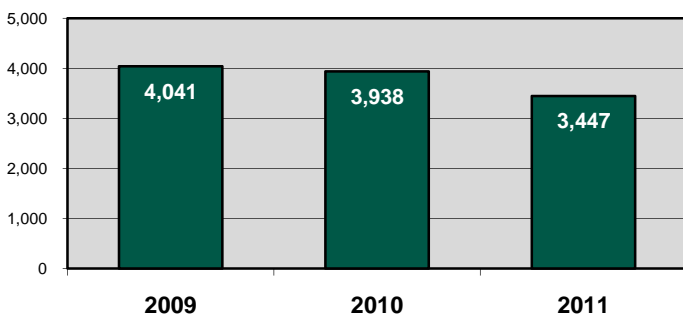

TOTAL PROGRAM ATTENDANCE (12% decrease from 2010 to 2011)