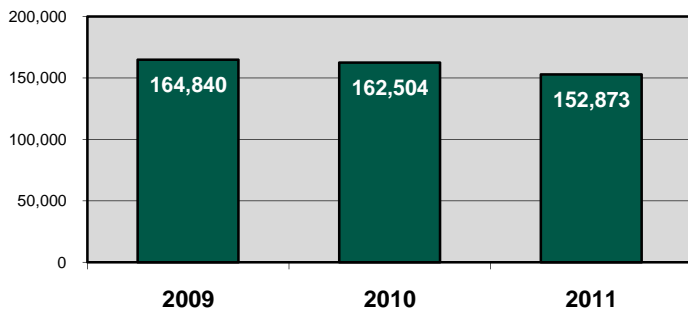

2011 PERCENTAGE OF POPULATION WITH LIBRARY CARDS

2011 BRANCH CHECK-OUTS BY RESIDENT

TOTAL ITEMS CHECKED-OUT (5% increase from 2010 to 2011)

TOTAL BRANCH VISITORS (6% decrease from 2010 to 2011)

TOTAL BRANCH COMPUTER LOG-INS