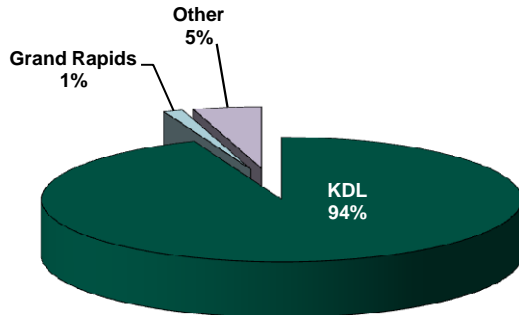

Gaines Township Branch

A branch of the Kent District Library

BRANCH FACTS

Branch Manager: Cathy Neis
Population of Service Area: 25,146
Building Size: 10,400 square feet
Public Computers: 18
Staff: 6.9 FTEs
Open Hours: 49 hours per week

2011 PERCENTAGE OF POPULATION WITH LIBRARY CARDS

2011 BRANCH CHECK-OUTS BY RESIDENT

TOTAL ITEMS CHECKED-OUT (5% increase from 2010 to 2011)

TOTAL BRANCH VISITORS (6% decrease from 2010 to 2011)

TOTAL BRANCH COMPUTER LOG-INS