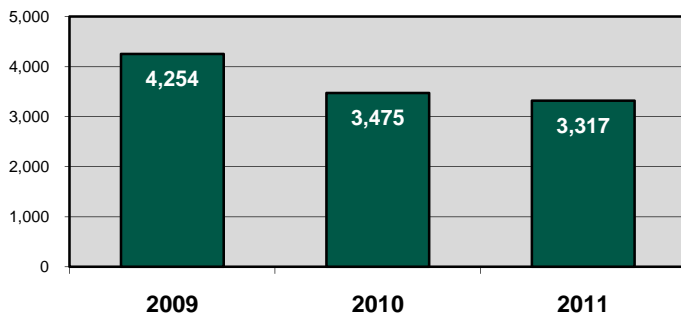

TOTAL PROGRAM ATTENDANCE (5% decrease from 2010 to 2011)