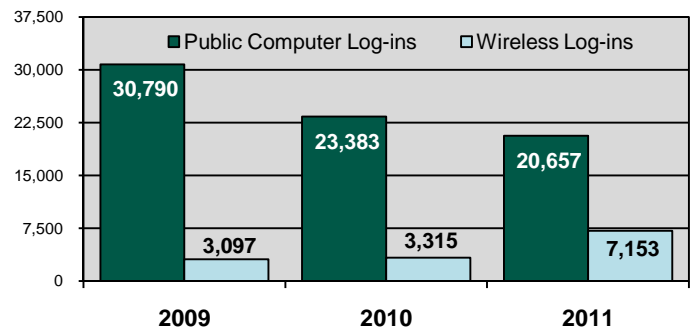

2011 PERCENTAGE OF POPULATION WITH LIBRARY CARDS

2011 BRANCH CHECK-OUTS BY RESIDENT

TOTAL ITEMS CHECKED-OUT (5% increase from 2010 to 2011)

TOTAL BRANCH VISITORS (6% decrease from 2010 to 2011)

TOTAL BRANCH COMPUTER LOG-INS