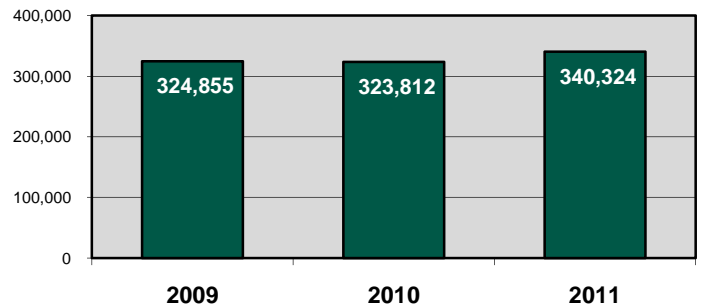

Gaines Township Branch

A branch of the Kent District Library

BRANCH FACTS

Branch Manager: Cathy Neis
Population of Service Area: 25,146
Building Size: 10,400 square feet
Public Computers: 18
Staff: 6.9 FTEs
Open Hours: 49 hours per week

2011 PERCENTAGE OF POPULATION WITH LIBRARY CARDS

2011 BRANCH CHECK-OUTS BY RESIDENT

TOTAL ITEMS CHECKED-OUT (5% increase from 2010 to 2011)

TOTAL BRANCH VISITORS (6% decrease from 2010 to 2011)

TOTAL BRANCH COMPUTER LOG-INS