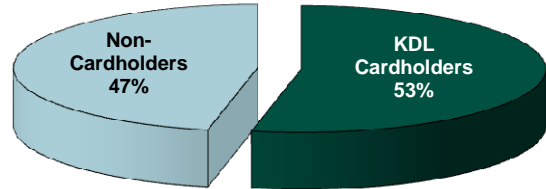

Gaines Township Branch

A branch of the Kent District Library

BRANCH FACTS

Branch Manager: Cathy Neis
Population of Service Area: 25,146
Building Size: 10,400 square feet
Public Computers: 18
Staff: 6.9 FTEs
Open Hours: 49 hours per week

2011 PERCENTAGE OF POPULATION WITH LIBRARY CARDS

2011 BRANCH CHECK-OUTS BY RESIDENT

TOTAL ITEMS CHECKED-OUT (5% increase from 2010 to 2011)

TOTAL BRANCH VISITORS (6% decrease from 2010 to 2011)

TOTAL BRANCH COMPUTER LOG-INS