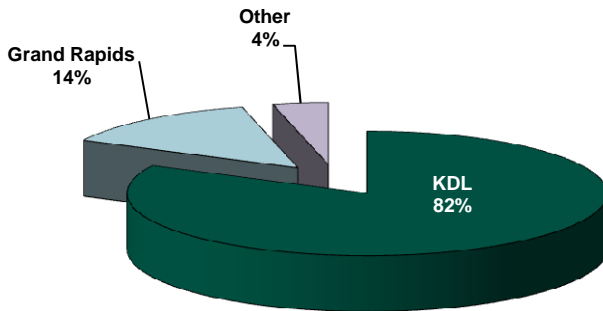

Kentwood Branch

A branch of the Kent District Library

BRANCH FACTS

Branch Manager: Cheryl Cammenga
Population of Service Area: 48,707
Building Size: 45,489 square feet
Public Computers: 43
Staff: 16.1 FTEs
Open Hours: 61 hours per week

2011 PERCENTAGE OF POPULATION WITH LIBRARY CARDS

2011 BRANCH CHECK-OUTS BY RESIDENT

TOTAL ITEMS CHECKED-OUT (11% increase from 2010 to 2011)

TOTAL BRANCH VISITORS (8% decrease from 2010 to 2011)

TOTAL BRANCH COMPUTER LOG-INS