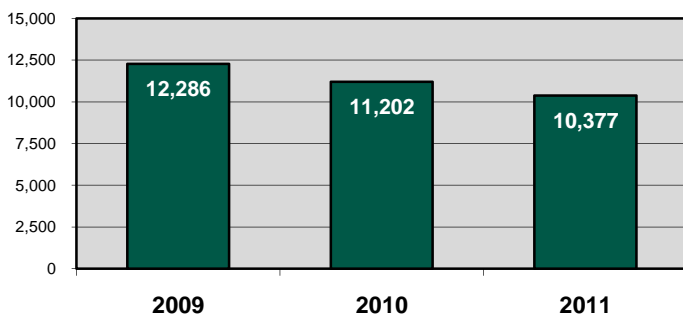

TOTAL PROGRAM ATTENDANCE (7% decrease from 2010 to 2011)