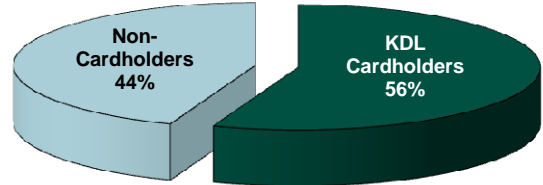

Kentwood Branch

A branch of the Kent District Library

BRANCH FACTS

Branch Manager: Cheryl Cammenga
Population of Service Area: 48,707
Building Size: 45,489 square feet
Public Computers: 43
Staff: 16.1 FTEs
Open Hours: 61 hours per week

2011 PERCENTAGE OF POPULATION WITH LIBRARY CARDS

2011 BRANCH CHECK-OUTS BY RESIDENT

TOTAL ITEMS CHECKED-OUT (11% increase from 2010 to 2011)

TOTAL BRANCH VISITORS (8% decrease from 2010 to 2011)

TOTAL BRANCH COMPUTER LOG-INS