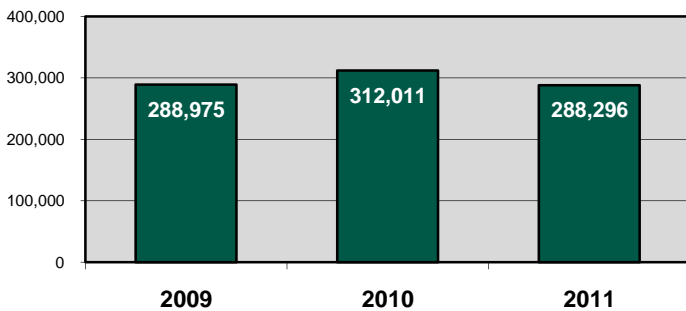

Kentwood Branch

A branch of the Kent District Library

BRANCH FACTS

Branch Manager: Cheryl Cammenga
Population of Service Area: 48,707
Building Size: 45,489 square feet
Public Computers: 43
Staff: 16.1 FTEs
Open Hours: 61 hours per week

2011 PERCENTAGE OF POPULATION WITH LIBRARY CARDS

2011 BRANCH CHECK-OUTS BY RESIDENT

TOTAL ITEMS CHECKED-OUT (11% increase from 2010 to 2011)

TOTAL BRANCH VISITORS (8% decrease from 2010 to 2011)

TOTAL BRANCH COMPUTER LOG-INS