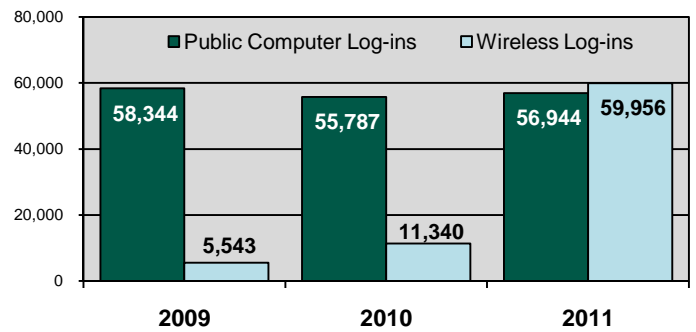

2011 PERCENTAGE OF POPULATION WITH LIBRARY CARDS

2011 BRANCH CHECK-OUTS BY RESIDENT

TOTAL ITEMS CHECKED-OUT (11% increase from 2010 to 2011)

TOTAL BRANCH VISITORS (8% decrease from 2010 to 2011)

TOTAL BRANCH COMPUTER LOG-INS