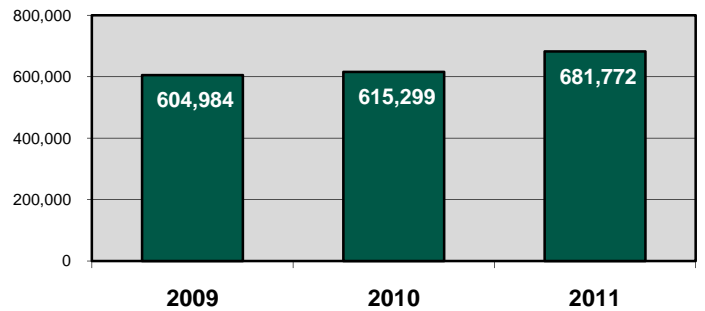

Kentwood Branch

A branch of the Kent District Library

BRANCH FACTS

Branch Manager: Cheryl Cammenga
Population of Service Area: 48,707
Building Size: 45,489 square feet
Public Computers: 43
Staff: 16.1 FTEs
Open Hours: 61 hours per week

2011 PERCENTAGE OF POPULATION WITH LIBRARY CARDS

2011 BRANCH CHECK-OUTS BY RESIDENT

TOTAL ITEMS CHECKED-OUT (11% increase from 2010 to 2011)

TOTAL BRANCH VISITORS (8% decrease from 2010 to 2011)

TOTAL BRANCH COMPUTER LOG-INS