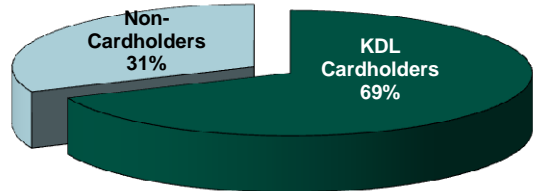

## BRANCH FACTS

**Branch Manager:** Jennifer German  
**Pop. of Service Area:** 5,719 (City of Rockford)  
**Building Size:** 9,500 square feet  
**Public Computers:** 16  
**Staff:** 7.8 FTEs  
**Open Hours:** 49 hours per week

## 2011 PERCENTAGE OF POPULATION WITH LIBRARY CARDS