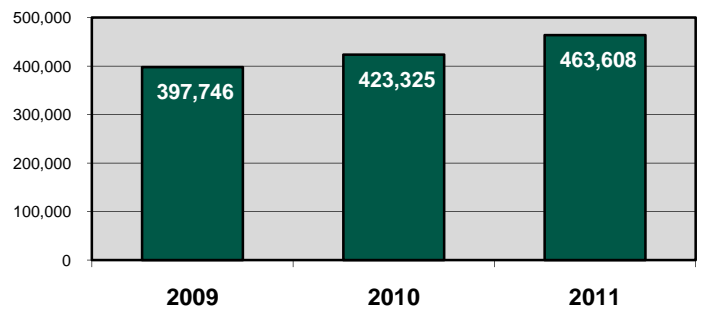

TOTAL ITEMS CHECKED-OUT (10% increase from 2010 to 2011)