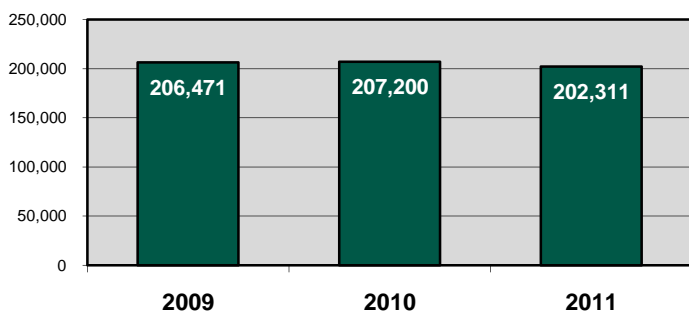

TOTAL BRANCH VISITORS (2% decrease from 2010 to 2011)