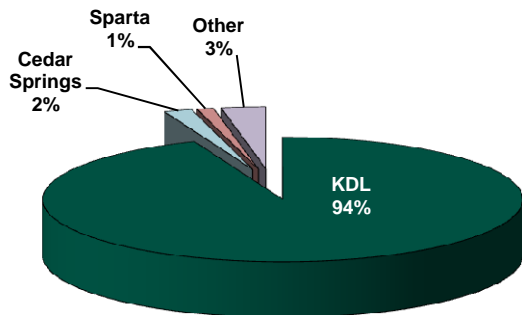

2011 BRANCH CHECK-OUTS BY RESIDENT