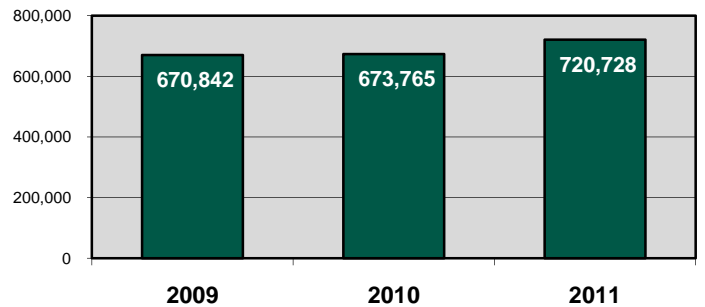

Wyoming Branch

A branch of the Kent District Library

BRANCH FACTS

Branch Manager: Lori Holland
Population of Service Area: 72,125
Building Size: 48,950 square feet
Public Computers: 49
Staff: 16.6 FTEs
Open Hours: 61 hours per week

2011 PERCENTAGE OF POPULATION WITH LIBRARY CARDS

2011 BRANCH CHECK-OUTS BY RESIDENT

TOTAL ITEMS CHECKED-OUT (7% increase from 2010 to 2011)

TOTAL BRANCH VISITORS (4% decrease from 2010 to 2011)

TOTAL BRANCH COMPUTER LOG-INS