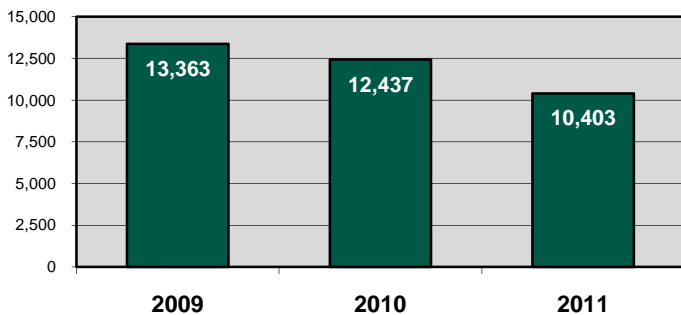

TOTAL PROGRAM ATTENDANCE (16% decrease from 2010 to 2011)