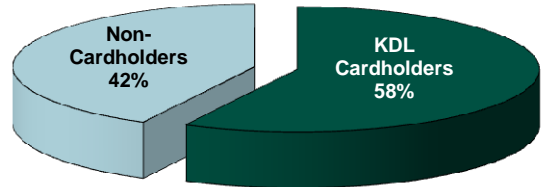

Wyoming Branch

A branch of the Kent District Library

BRANCH FACTS

Branch Manager: Lori Holland
Population of Service Area: 72,125
Building Size: 48,950 square feet
Public Computers: 49
Staff: 16.6 FTEs
Open Hours: 61 hours per week

2011 PERCENTAGE OF POPULATION WITH LIBRARY CARDS

2011 BRANCH CHECK-OUTS BY RESIDENT

TOTAL ITEMS CHECKED-OUT (7% increase from 2010 to 2011)

TOTAL BRANCH VISITORS (4% decrease from 2010 to 2011)

TOTAL BRANCH COMPUTER LOG-INS