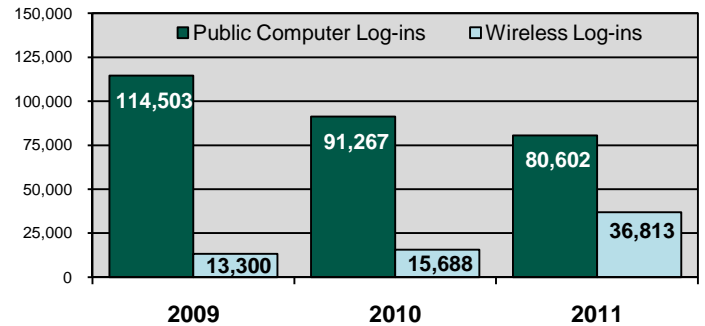

Wyoming Branch

A branch of the Kent District Library

BRANCH FACTS

Branch Manager: Lori Holland
Population of Service Area: 72,125
Building Size: 48,950 square feet
Public Computers: 49
Staff: 16.6 FTEs
Open Hours: 61 hours per week

2011 PERCENTAGE OF POPULATION WITH LIBRARY CARDS

2011 BRANCH CHECK-OUTS BY RESIDENT

TOTAL ITEMS CHECKED-OUT (7% increase from 2010 to 2011)

TOTAL BRANCH VISITORS (4% decrease from 2010 to 2011)

TOTAL BRANCH COMPUTER LOG-INS