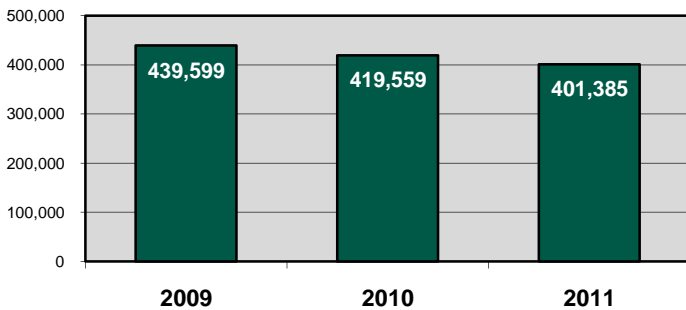

Wyoming Branch

A branch of the Kent District Library

BRANCH FACTS

Branch Manager: Lori Holland
Population of Service Area: 72,125
Building Size: 48,950 square feet
Public Computers: 49
Staff: 16.6 FTEs
Open Hours: 61 hours per week

2011 PERCENTAGE OF POPULATION WITH LIBRARY CARDS

2011 BRANCH CHECK-OUTS BY RESIDENT

TOTAL ITEMS CHECKED-OUT (7% increase from 2010 to 2011)

TOTAL BRANCH VISITORS (4% decrease from 2010 to 2011)

TOTAL BRANCH COMPUTER LOG-INS