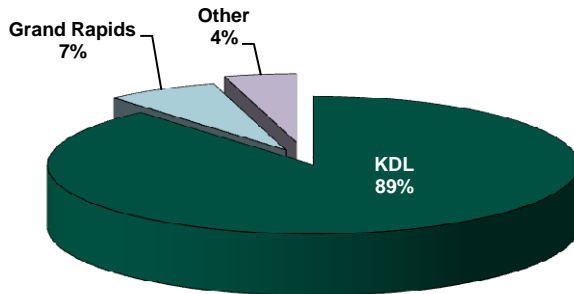

Wyoming Branch

A branch of the Kent District Library

BRANCH FACTS

Branch Manager: Lori Holland
Population of Service Area: 72,125
Building Size: 48,950 square feet
Public Computers: 49
Staff: 16.6 FTEs
Open Hours: 61 hours per week

2011 PERCENTAGE OF POPULATION WITH LIBRARY CARDS

2011 BRANCH CHECK-OUTS BY RESIDENT

TOTAL ITEMS CHECKED-OUT (7% increase from 2010 to 2011)

TOTAL BRANCH VISITORS (4% decrease from 2010 to 2011)

TOTAL BRANCH COMPUTER LOG-INS