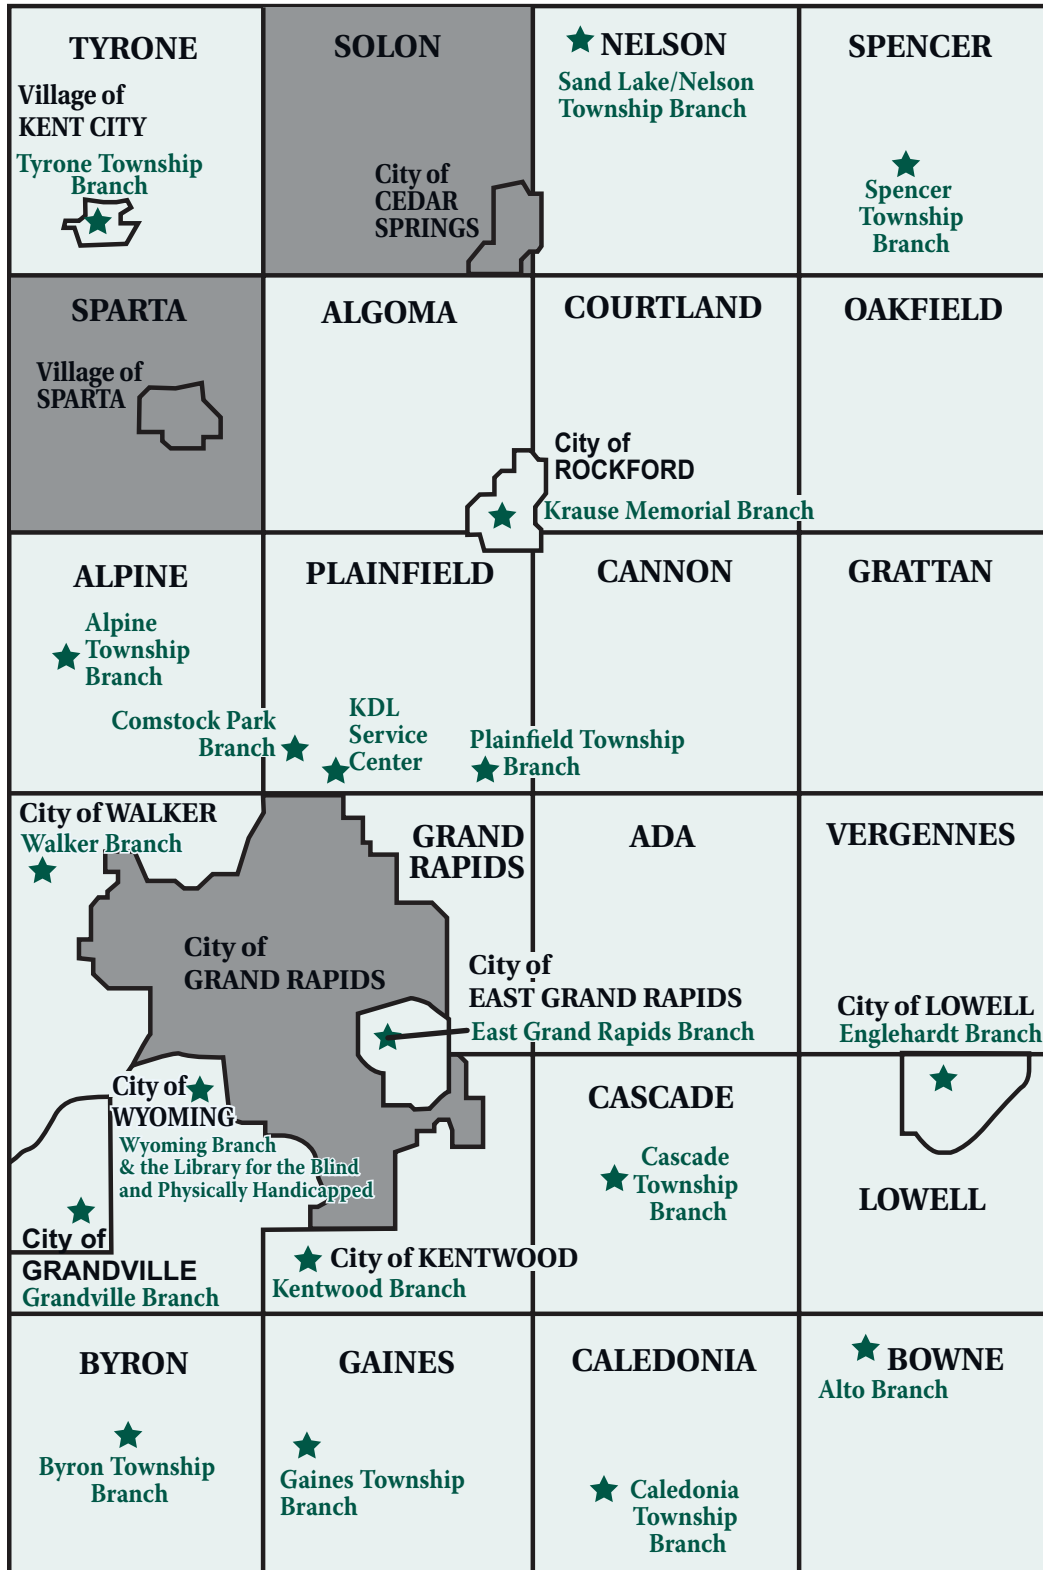

Service Area

 The KDL district.
 These areas are outside the KDL district.
 They include the City of Grand Rapids, City of Cedar Springs, Solon Township, Sparta Township, the Village of Sparta, and the portion of Bowne and Caledonia Townships within the Thornapple Kellogg school district.