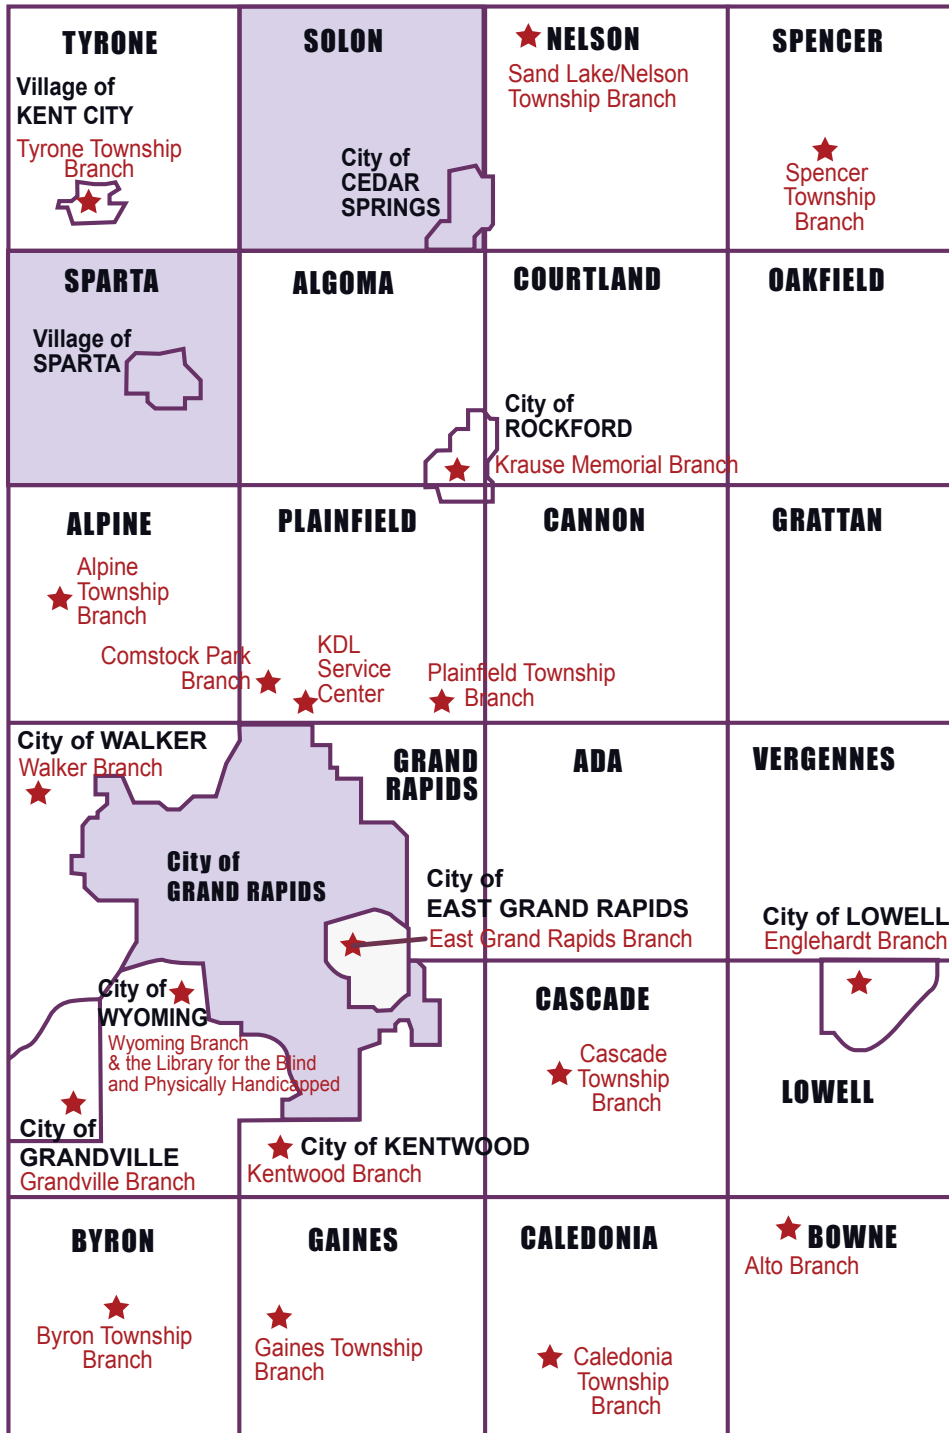

Service Area

The KDL district.

These areas are outside the KDL district. They include the City of Grand Rapids, City of Cedar Springs, Solon Township, Sparta Township, the Village of Sparta, and the portion of Bowne and Caledonia Townships within the Thornapple Kellogg school district.