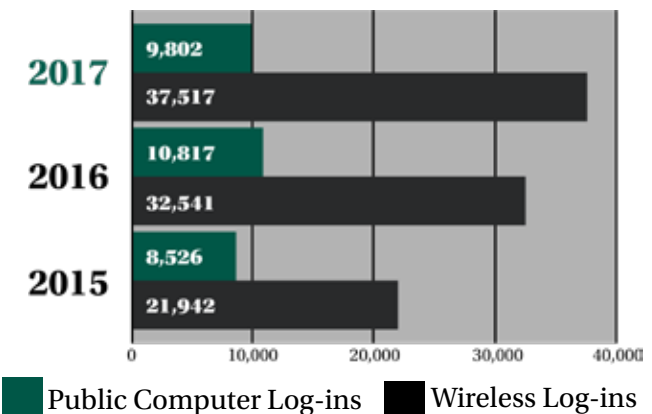

POPULATION WITH LIBRARY CARD

TOTAL ITEMS CHECKED-OUT (0% change from 2016-2017)

BRANCH CHECK-OUTS BY RESIDENT

TOTAL PEOPLE SERVED (12% increase from 2016-2017)

TOTAL BRANCH COMPUTER LOG-INS (9% increase in total log-ins from 2016-2017)