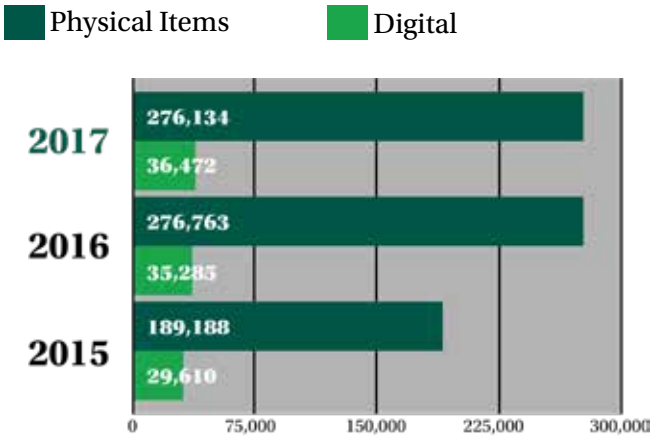

Caledonia Twp. Branch | 2017 Statistical Information

BRANCH FACTS

Branch Manager	Liz Guarino-Kozlownic
Population of Service Area	12,294
Building Size	15,464 square feet
Public Computers	14
Staff	6.5 FTEs
Open Hours	49 hrs/wk

POPULATION WITH LIBRARY CARD

TOTAL ITEMS CHECKED-OUT (0% change from 2016-2017)

BRANCH CHECK-OUTS BY RESIDENT

TOTAL PEOPLE SERVED (12% increase from 2016-2017)

TOTAL BRANCH COMPUTER LOG-INS (9% increase in total log-ins from 2016-2017)