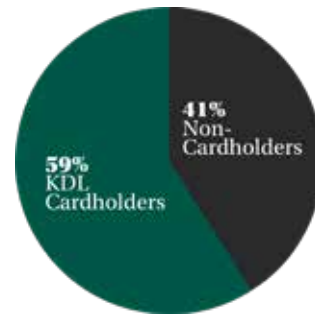

Caledonia Twp. Branch | 2017 Statistical Information

BRANCH FACTS

Branch Manager	Liz Guarino-Kozlownic
Population of Service Area	12,294
Building Size	15,464 square feet
Public Computers	14
Staff	6.5 FTEs
Open Hours	49 hrs/wk

POPULATION WITH LIBRARY CARD

TOTAL ITEMS CHECKED-OUT (0% change from 2016-2017)

BRANCH CHECK-OUTS BY RESIDENT

TOTAL PEOPLE SERVED (12% increase from 2016-2017)

TOTAL BRANCH COMPUTER LOG-INS (9% increase in total log-ins from 2016-2017)