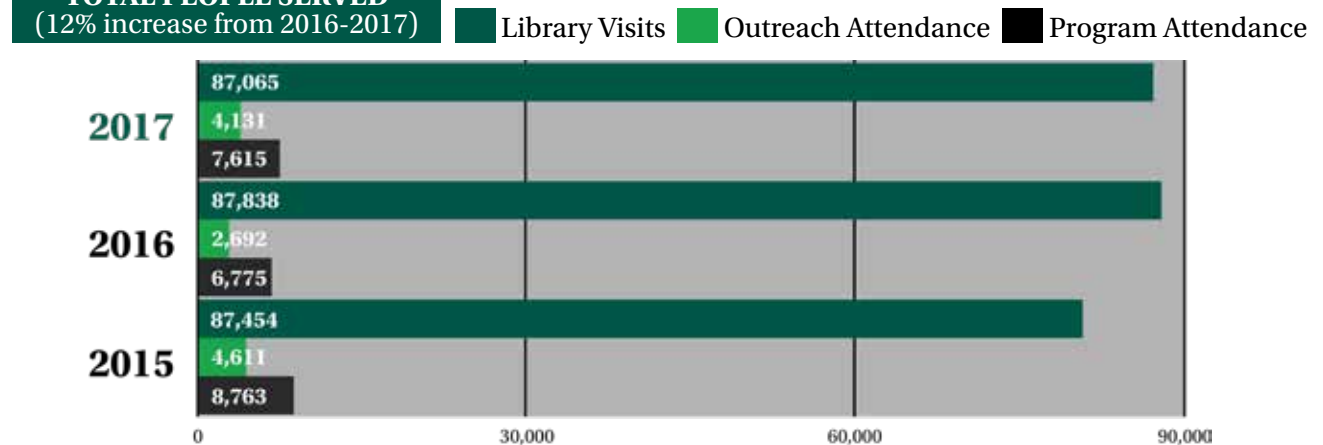

POPULATION WITH LIBRARY CARD

TOTAL ITEMS CHECKED-OUT (0% change from 2016-2017)

BRANCH CHECK-OUTS BY RESIDENT

TOTAL PEOPLE SERVED (12% increase from 2016-2017)

TOTAL BRANCH COMPUTER LOG-INS (9% increase in total log-ins from 2016-2017)