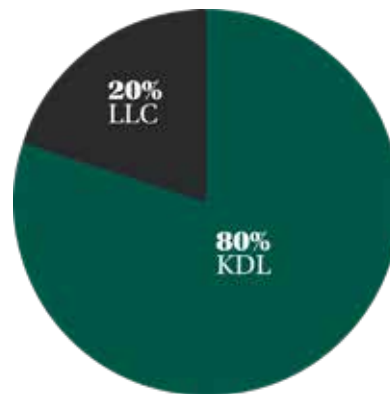

Caledonia Twp. Branch | 2017 Statistical Information

BRANCH FACTS

Branch Manager	Liz Guarino-Kozlownic
Population of Service Area	12,294
Building Size	15,464 square feet
Public Computers	14
Staff	6.5 FTEs
Open Hours	49 hrs/wk

POPULATION WITH LIBRARY CARD

TOTAL ITEMS CHECKED-OUT (0% change from 2016-2017)

BRANCH CHECK-OUTS BY RESIDENT

TOTAL PEOPLE SERVED (12% increase from 2016-2017)

TOTAL BRANCH COMPUTER LOG-INS (9% increase in total log-ins from 2016-2017)