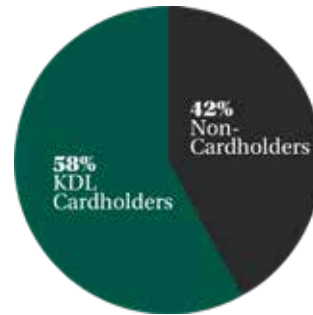

Cascade Twp. Branch | 2017 Statistical Information

BRANCH FACTS

Branch Manager	Diane Cutler
Population of Service Area	17,134
Building Size	21,913 square feet
Public Computers	12
Staff	15.825 FTEs
Open Hours	62 hrs/wk

POPULATION WITH LIBRARY CARD

TOTAL ITEMS CHECKED-OUT (4% increase from 2016-2017)

BRANCH CHECK-OUTS BY RESIDENT

TOTAL PEOPLE SERVED (4% increase from 2016-2017)

TOTAL BRANCH COMPUTER LOG-INS (13% increase in total log-ins from 2016-2017)