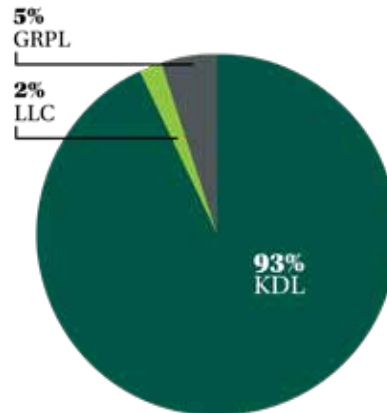

Cascade Twp. Branch | 2017 Statistical Information

BRANCH FACTS

Branch Manager	Diane Cutler
Population of Service Area	17,134
Building Size	21,913 square feet
Public Computers	12
Staff	15.825 FTEs
Open Hours	62 hrs/wk

POPULATION WITH LIBRARY CARD

TOTAL ITEMS CHECKED-OUT (4% increase from 2016-2017)

BRANCH CHECK-OUTS BY RESIDENT

TOTAL PEOPLE SERVED (4% increase from 2016-2017)

TOTAL BRANCH COMPUTER LOG-INS (13% increase in total log-ins from 2016-2017)