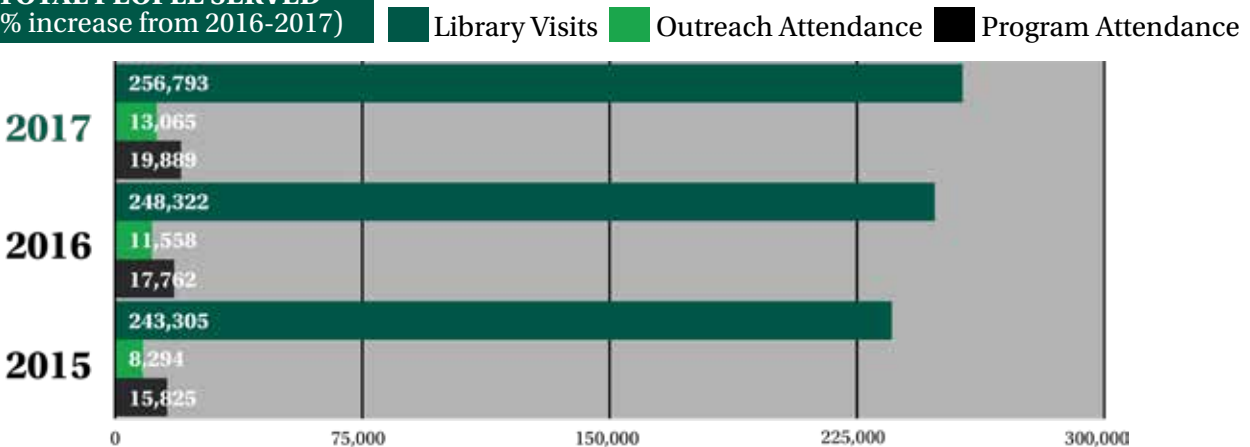

POPULATION WITH LIBRARY CARD

TOTAL ITEMS CHECKED-OUT (4% increase from 2016-2017)

BRANCH CHECK-OUTS BY RESIDENT

TOTAL PEOPLE SERVED (4% increase from 2016-2017)

TOTAL BRANCH COMPUTER LOG-INS (13% increase in total log-ins from 2016-2017)