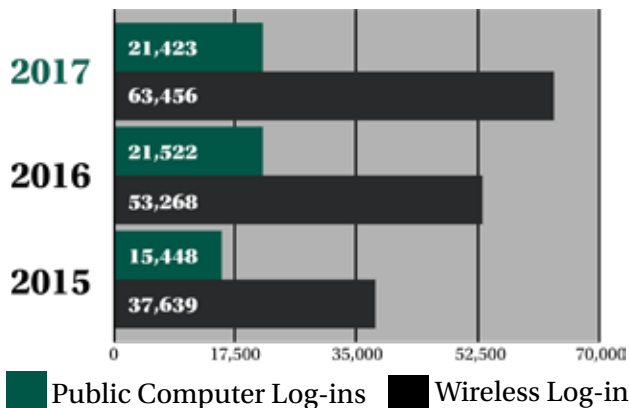

POPULATION WITH LIBRARY CARD

TOTAL ITEMS CHECKED-OUT (4% increase from 2016-2017)

BRANCH CHECK-OUTS BY RESIDENT

TOTAL PEOPLE SERVED (4% increase from 2016-2017)

TOTAL BRANCH COMPUTER LOG-INS (13% increase in total log-ins from 2016-2017)