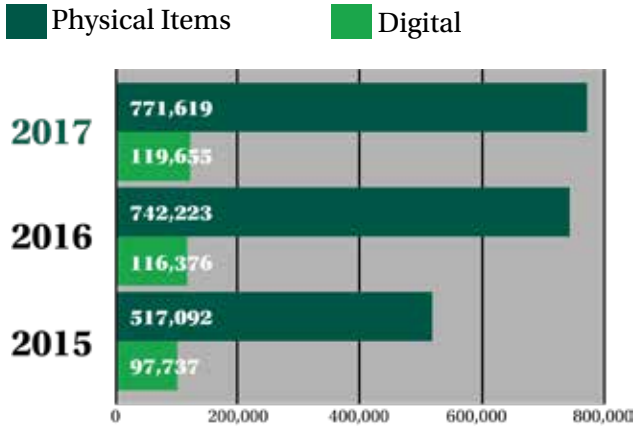

Cascade Twp. Branch | 2017 Statistical Information

BRANCH FACTS

Branch Manager	Diane Cutler
Population of Service Area	17,134
Building Size	21,913 square feet
Public Computers	12
Staff	15.825 FTEs
Open Hours	62 hrs/wk

POPULATION WITH LIBRARY CARD

TOTAL ITEMS CHECKED-OUT (4% increase from 2016-2017)

BRANCH CHECK-OUTS BY RESIDENT

TOTAL PEOPLE SERVED (4% increase from 2016-2017)

TOTAL BRANCH COMPUTER LOG-INS (13% increase in total log-ins from 2016-2017)