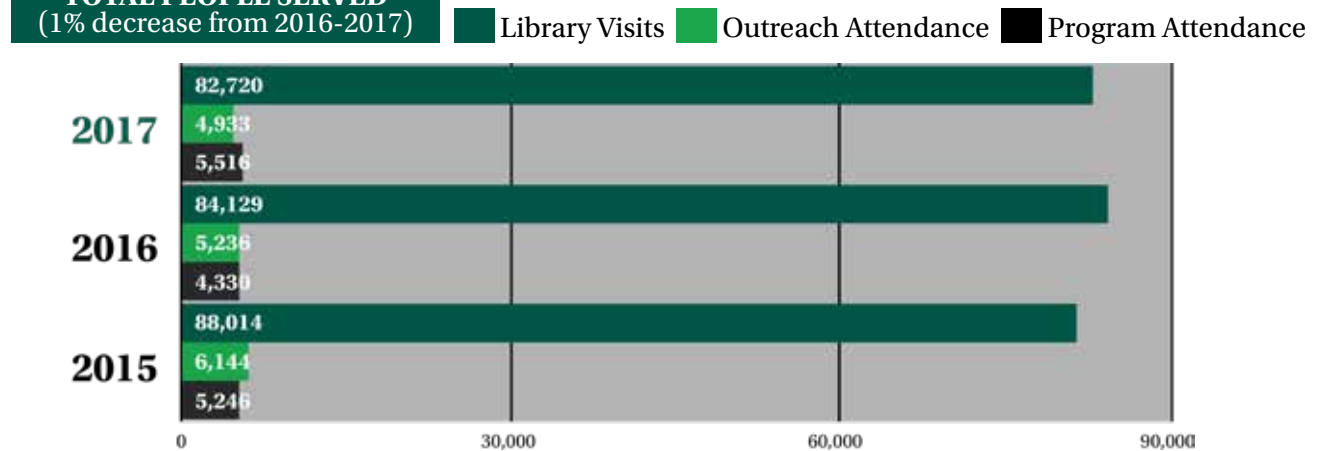

TOTAL ITEMS CHECKED-OUT (1% increase from 2016-2017)

POPULATION WITH LIBRARY CARD

BRANCH CHECK-OUTS BY RESIDENT

TOTAL PEOPLE SERVED (1% decrease from 2016-2017)

TOTAL BRANCH COMPUTER LOG-INS (7% decrease in total log-ins from 2016-2017)