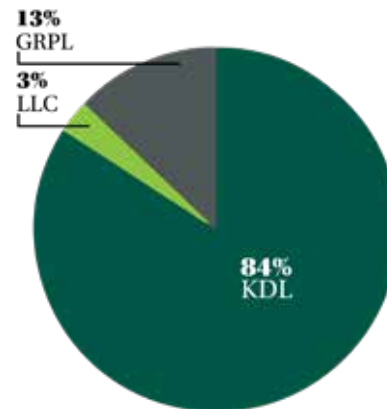

Comstock Park Branch | 2017 Statistical Information

BRANCH FACTS

Branch Manager	Nancy Mulder
Population of Service Area	30,952 (Plainfield Twp.)
Building Size	4,095 square feet
Public Computers	6
Staff	4.675 FTEs
Open Hours	45.5 hrs/wk

TOTAL ITEMS CHECKED-OUT (1% increase from 2016-2017)

POPULATION WITH LIBRARY CARD

BRANCH CHECK-OUTS BY RESIDENT

TOTAL PEOPLE SERVED (1% decrease from 2016-2017)

TOTAL BRANCH COMPUTER LOG-INS (7% decrease in total log-ins from 2016-2017)