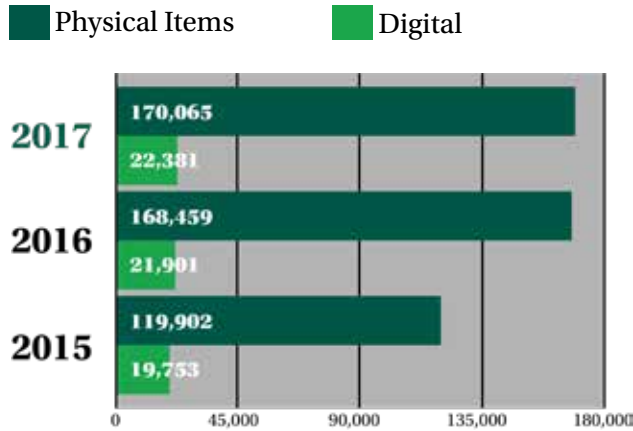

Comstock Park Branch | 2017 Statistical Information

BRANCH FACTS

Branch Manager	Nancy Mulder
Population of Service Area	30,952 (Plainfield Twp.)
Building Size	4,095 square feet
Public Computers	6
Staff	4.675 FTEs
Open Hours	45.5 hrs/wk

TOTAL ITEMS CHECKED-OUT (1% increase from 2016-2017)

POPULATION WITH LIBRARY CARD

BRANCH CHECK-OUTS BY RESIDENT

TOTAL PEOPLE SERVED (1% decrease from 2016-2017)

TOTAL BRANCH COMPUTER LOG-INS (7% decrease in total log-ins from 2016-2017)