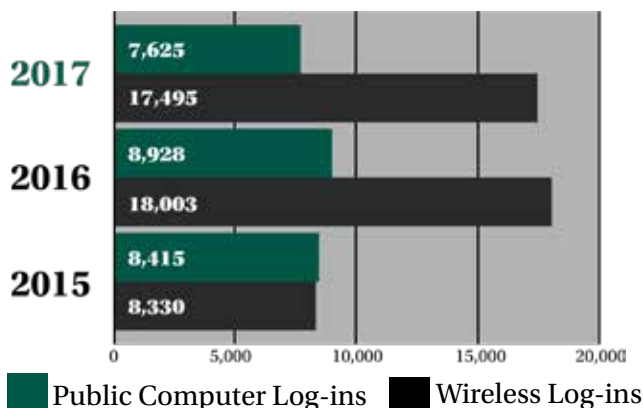

TOTAL ITEMS CHECKED-OUT (1% increase from 2016-2017)

POPULATION WITH LIBRARY CARD

BRANCH CHECK-OUTS BY RESIDENT

TOTAL PEOPLE SERVED (1% decrease from 2016-2017)

TOTAL BRANCH COMPUTER LOG-INS (7% decrease in total log-ins from 2016-2017)