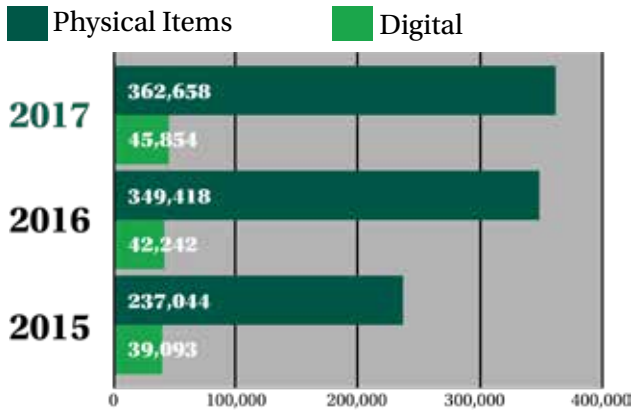

TOTAL ITEMS CHECKED-OUT (4% increase from 2016-2017)