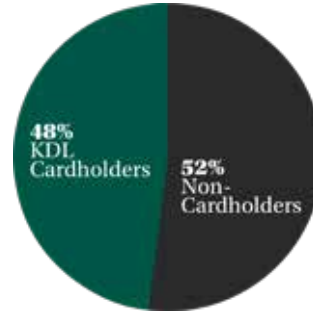

# Gaines Twp. Branch | 2017 Statistical Information

## BRANCH FACTS

Branch Manager	Anjie Gleisner
Population of Service Area	25,146
Building Size	10,400 square feet
Public Computers	16
Staff	7.675 FTEs
Open Hours	54 hrs/wk

## POPULATION WITH LIBRARY CARD