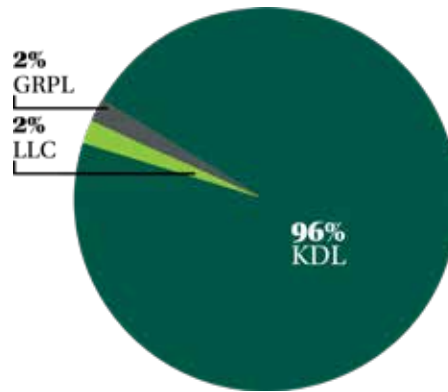

BRANCH CHECK-OUTS BY RESIDENT