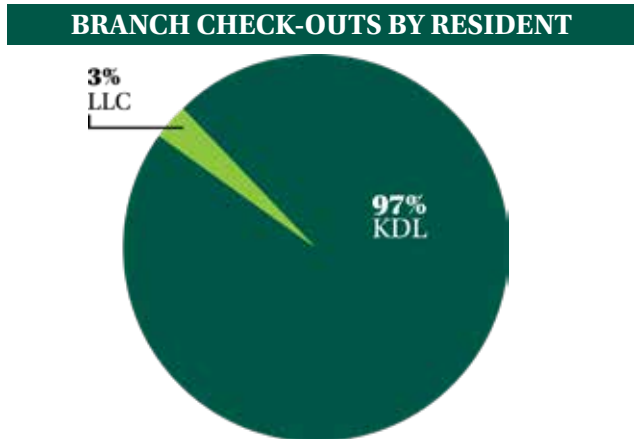

Krause Memorial Branch | 2017 Statistical Information

BRANCH FACTS	
Branch Manager	Jennifer German
Population of Service Area	5,719 (City of Rockford)
Building Size	9,500 square feet
Public Computers	11
Staff	9.3 FTEs
Open Hours	54.5 hrs/wk

TOTAL ITEMS CHECKED-OUT (1% decrease from 2016-2017)

Physical Items Digital

TOTAL PEOPLE SERVED (2% increase from 2016-2017)

Library Visits Outreach Attendance Program Attendance

TOTAL BRANCH COMPUTER LOG-INS (13% increase in total log-ins from 2016-2017)