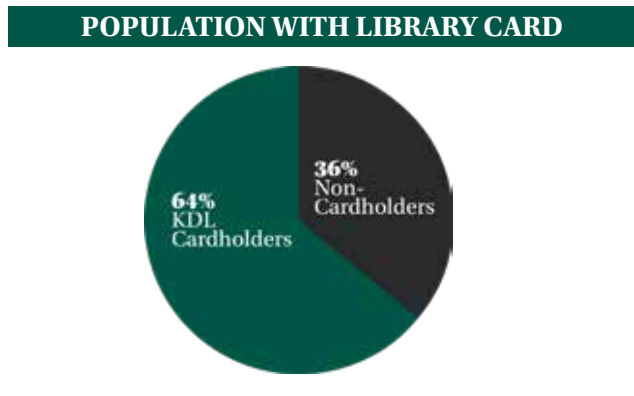

Krause Memorial Branch | 2017 Statistical Information

BRANCH FACTS	
Branch Manager	Jennifer German
Population of Service Area	5,719 (City of Rockford)
Building Size	9,500 square feet
Public Computers	11
Staff	9.3 FTEs
Open Hours	54.5 hrs/wk

TOTAL ITEMS CHECKED-OUT (1% decrease from 2016-2017)

Physical Items Digital

TOTAL PEOPLE SERVED (2% increase from 2016-2017)

Library Visits Outreach Attendance Program Attendance

TOTAL BRANCH COMPUTER LOG-INS (13% increase in total log-ins from 2016-2017)