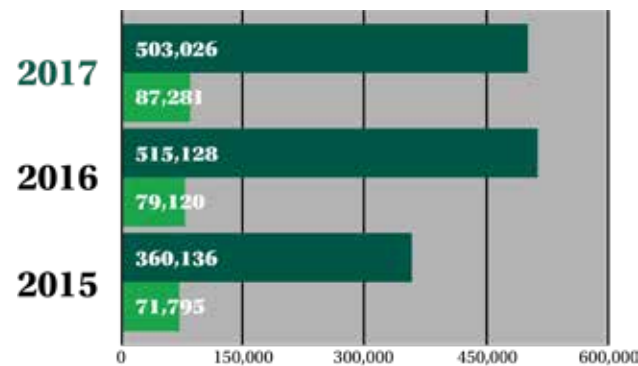

Krause Memorial Branch | 2017 Statistical Information

BRANCH FACTS	
Branch Manager	Jennifer German
Population of Service Area	5,719 (City of Rockford)
Building Size	9,500 square feet
Public Computers	11
Staff	9.3 FTEs
Open Hours	54.5 hrs/wk

TOTAL ITEMS CHECKED-OUT (1% decrease from 2016-2017)

Physical Items Digital

TOTAL PEOPLE SERVED (2% increase from 2016-2017)

Library Visits Outreach Attendance Program Attendance

TOTAL BRANCH COMPUTER LOG-INS (13% increase in total log-ins from 2016-2017)