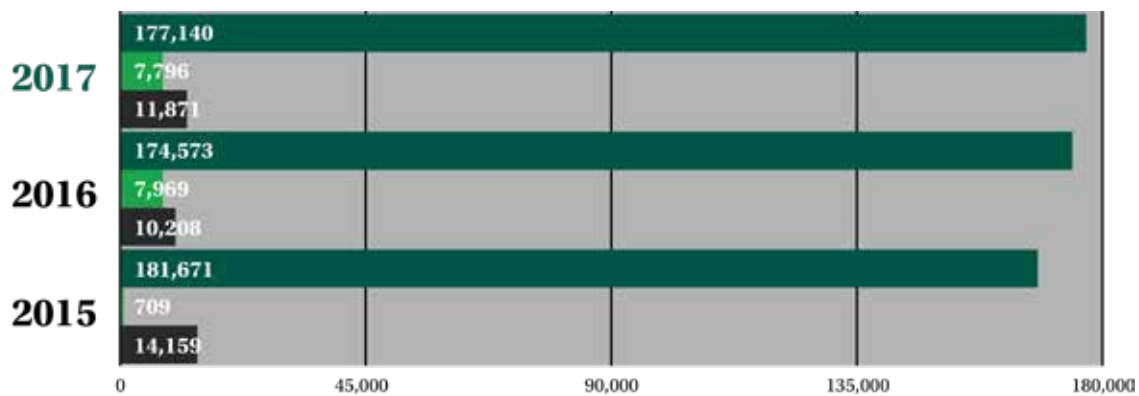

Krause Memorial Branch | 2017 Statistical Information

BRANCH FACTS	
Branch Manager	Jennifer German
Population of Service Area	5,719 (City of Rockford)
Building Size	9,500 square feet
Public Computers	11
Staff	9.3 FTEs
Open Hours	54.5 hrs/wk

TOTAL ITEMS CHECKED-OUT (1% decrease from 2016-2017)

Physical Items Digital

TOTAL PEOPLE SERVED (2% increase from 2016-2017)

Library Visits Outreach Attendance Program Attendance

TOTAL BRANCH COMPUTER LOG-INS (13% increase in total log-ins from 2016-2017)