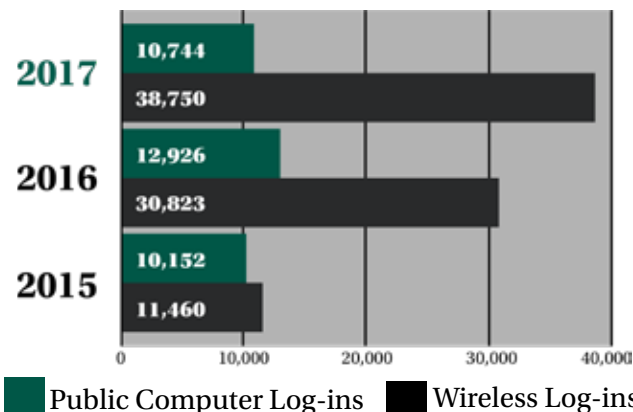

Krause Memorial Branch | 2017 Statistical Information

BRANCH FACTS	
Branch Manager	Jennifer German
Population of Service Area	5,719 (City of Rockford)
Building Size	9,500 square feet
Public Computers	11
Staff	9.3 FTEs
Open Hours	54.5 hrs/wk